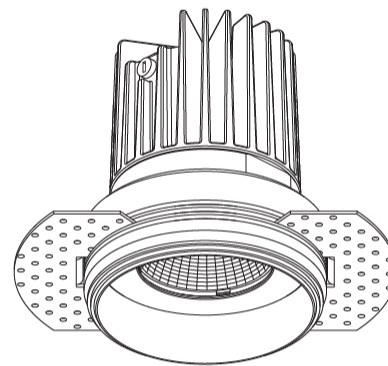

GENERAL

Series: Oiko
 Subseries: Oiko Standard
 Brand: Prolicht
 Division: Architectural
 Mounting Type: Trimless
 Mounting Location: Ceiling
 Subcategory: Downlight

PHYSICAL

Shape: Round
 Diameter (mm): 65
 Diameter (in): 2 ⁹/₁₆
 Height (mm): 90
 Height (in): 3 ⁹/₁₆
 Ceiling Thickness (mm): 10 / 12.5 / 15
 Ceiling Thickness (in): 3/8 or 1/2 or 9/16
 Min. Recessing Depth (mm): 110
 Min. Recessing Depth (in): 4 ¹⁵/₁₆
 Light Distribution: Downlight
 Weight (kg): 0.312
 Weight (lbs): 0.687
 Fixture Finish: SSR / BKV / CWI / CRY / HAB / UFT / ITA / RUA / FTG / MYG / LOD / PUS / FRO / FUP / KIA / POP / BLS / SPG / MEY / GOH / GUM / CHC / COM / ABZ / JAG / OBR / MOS / ROR
 Fixture Material: Aluminum Die Cast
 Cut-out Measurements: 79mm / 3 1/8"

OPTICAL

Reflector: 20 / 40 / 60
 Adjustability: Fixed

RATINGS AND CERTIFICATIONS

Certified By: Certified for North American Standards
 IP rating: IP44
 Upon Request: Special Beam Angles

90mm 3 ⁹/₁₆"

Ø 65mm 2 ⁹/₁₆"